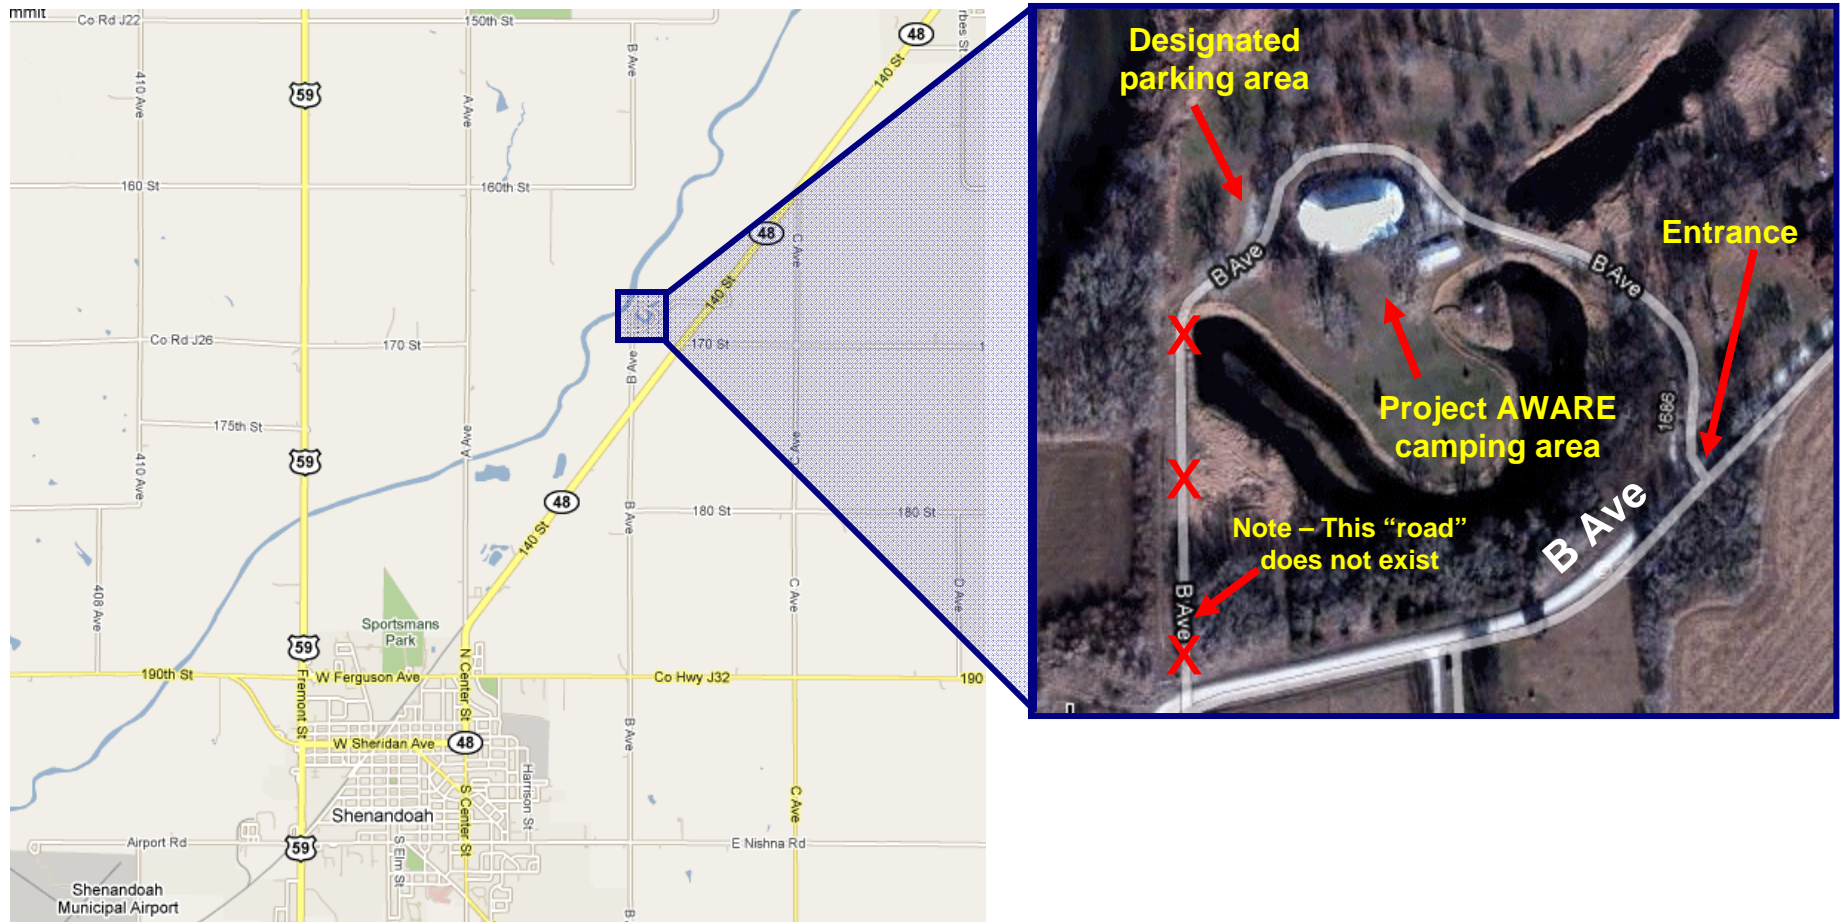

Porter's Lake Lutheran Center (Page County, just north of Shenandoah)

1695 B Avenue, Shenandoah, IA 51601

Park in gravel parking lot located west of the large enclosed wooden building (skating rink)

Porter's Lake Lutheran Founders, Inc. is not responsible for lost, stolen, or vandalized items or damage from tree limbs, storms, natural and/or environmental damages, or other acts of God. If you choose to leave your vehicle here, you choose to do so at your own risk.